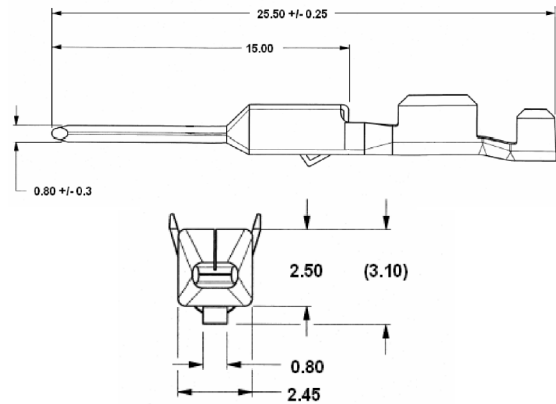

APEX 150 Terminals & Cavity Plug

FEMALE

FEMALE TERMINAL PART NUMBER	WIRE GAGE	TERMINAL MATERIAL	TERMINAL PLATING
54002000	20-22	CuSn	Sn
54001625	18-20	CuSn	Sn
54001627	16-18	CuTeSn	NiPdAu
54002002	20-22	CuTeSn	NiPdAu

MALE

MALE TERMINAL PART NUMBER	WIRE GAGE	TERMINAL MATERIAL	TERMINAL PLATING
54002001	20-22	CuSn	Sn
54001626	18-20	CuSn	Sn
54001628	16-18	CuTeSn	NiPdAu
54002003	20-22	CuTeSn	NiPdAu
MALE TERMINAL FOR SHORTING BAR APPLICATIONS			
54002004	20-22	CuTeSn	NiPdAu
54001629	16-18	CuTeSn	NiPdAu

PART NUMBER	DESCRIPTION
54241629	APEX 150 Cavity Plug