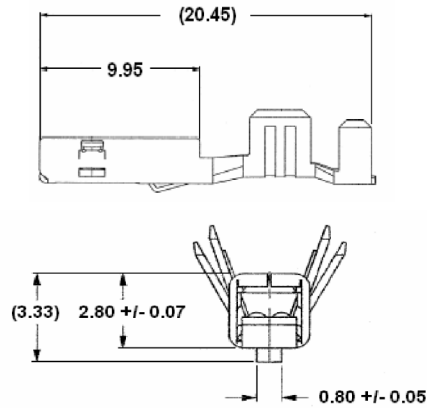

APEX 150 Terminals & Cavity Plug

FEMALE

FEMALE TERMINAL PART NUMBER	WIRE GAGE	TERMINAL MATERIAL	TERMINAL PLATING
54002000	20-22	CuSn	Sn
54001625	18-20	CuSn	Sn
54001627	16-18	CuTeSn	NiPdAu
54002002	20-22	CuTeSn	NiPdAu

MALE

MALE TERMINAL PART NUMBER	WIRE GAGE	TERMINAL MATERIAL	TERMINAL PLATING
54002001	20-22	CuSn	Sn
54001626	18-20	CuSn	Sn
54001628	16-18	CuTeSn	NiPdAu
54002003	20-22	CuTeSn	NiPdAu
MALE TERMINAL FOR SHORTING BAR APPLICATIONS			
54002004	20-22	CuTeSn	NiPdAu
54001629	16-18	CuTeSn	NiPdAu

PART NUMBER	DESCRIPTION
54241629	APEX 150 Cavity Plug